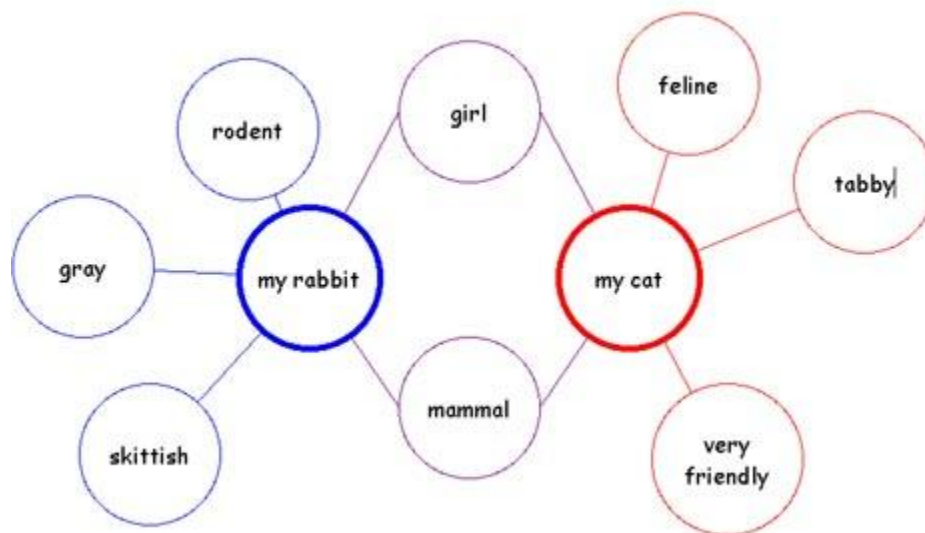

Double Bubble Map[©]

When comparing and contrasting, we use Double Bubble Maps. This is similar in concept to a Venn Diagram. Two items being compared are written in the two center circles. Outside bubbles show items that share qualities with only one object - these are contrasting qualities. Center bubbles (that connect to both circles) show similarities between the two items being compared.